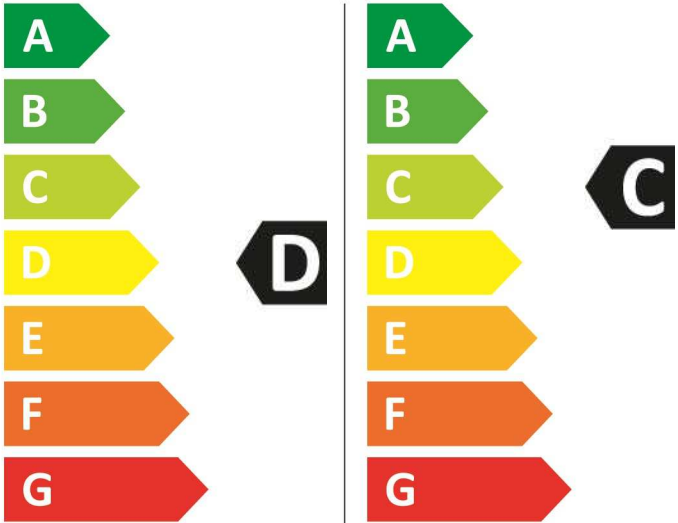

ENERG

LEISURE

PCKL 916 MG 7175781400

306 kWh/100

68 kWh/100

6,0 kg

10,0 kg

53 L